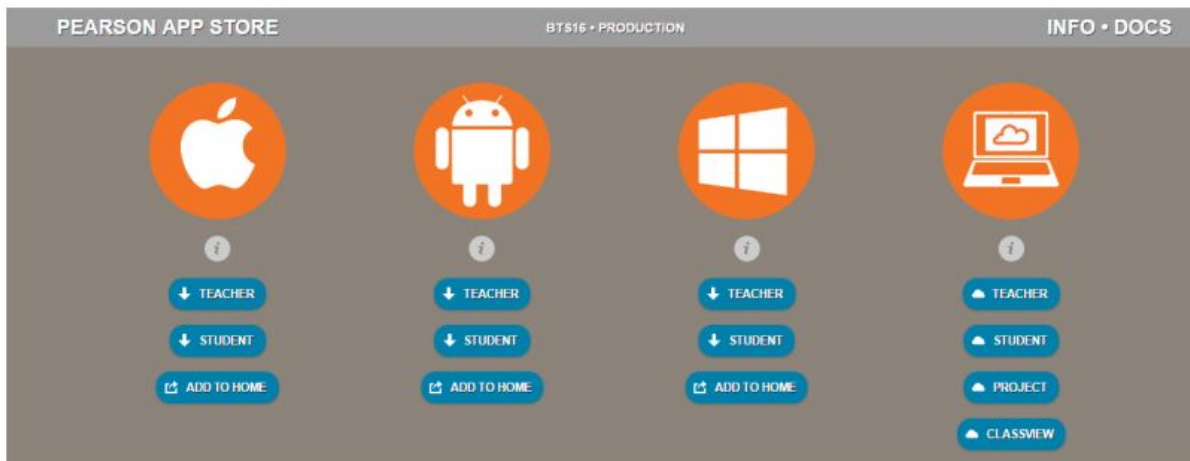

Student iLit Instructions

Search Engine: Example Google, Bing, Yahoo, Safari....

Type in the address box: www.pearsonappstore.com/ss/

Click on **iLit APPS**

Apple/Mac

Android Tablet

Windows

Computer/Laptop

Depending on what device you are using, click “Student” under the option.

See **BACK** for individual student information.

1. School District

Start typing Southern and it should pop up on the list. Make sure it says **Southern Huntingdon Co Middle School, Warfordsburg, PA**. This is actually our school, not sure why they have that town listed.